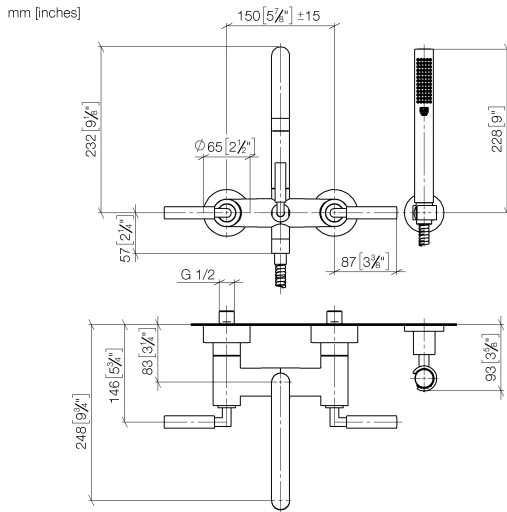

25 133 882

- spout: circular, air-enriched flow
- max. flow 22 l/min at 3 bar flow pressure
- Hand shower: COMPACT RAIN, max. flow rate 6.8 l/min (at 3 bar)
- complete hand shower set with anti-scale system
- 240mm projection
- rotary diverter for bath/shower
- slide-on rosettes Ø 65 mm
- rosette for shower holder Ø 50mm
- 1/2" connection
- gauge 150 mm - 15 mm
- metal shower hose 1250mm with integrated anti-twist protection

Intrinsic protection against back flow.

Stand pipes combination possible on request (x-TRA SERVICE).

	Chrome	25 133 882-00
	Brushed Platinum	25 133 882-06
	Platinum	25 133 882-08
	Dark Chrome	25 133 882-19
	Brushed Durabronze (23kt Gold)	25 133 882-28
	Matte Black	25 133 882-33
	Brushed Champagne (22kt Gold)	25 133 882-46
	Champagne (22kt Gold)	25 133 882-47
	Brushed Chrome	25 133 882-93
	Brushed Dark Platinum	25 133 882-99

25 133 882

Flow rate chart

Certificates

WRAS_2210004. LGA_18933. Belgaqua_21-026-27_4.

25 133 882

Parts for other finishes can be found here: [Brushed](#)
[Platinum](#)

Spare parts list

No.	Item Number	Name	Quantity used	Delivery time
1	25 100 882-00	shower set	1	60
2	90 14 20 026 00 90	seal	1	2
3	28 050 892-00	TARA Wall bracket - Chrome	1	10
4	90 30 02 072 00-00	Metal shower hose 1/2" x 3/8" x 1250 mm - Chrome	1	10
5	28 019 979-00	Hand shower - Chrome	1	2